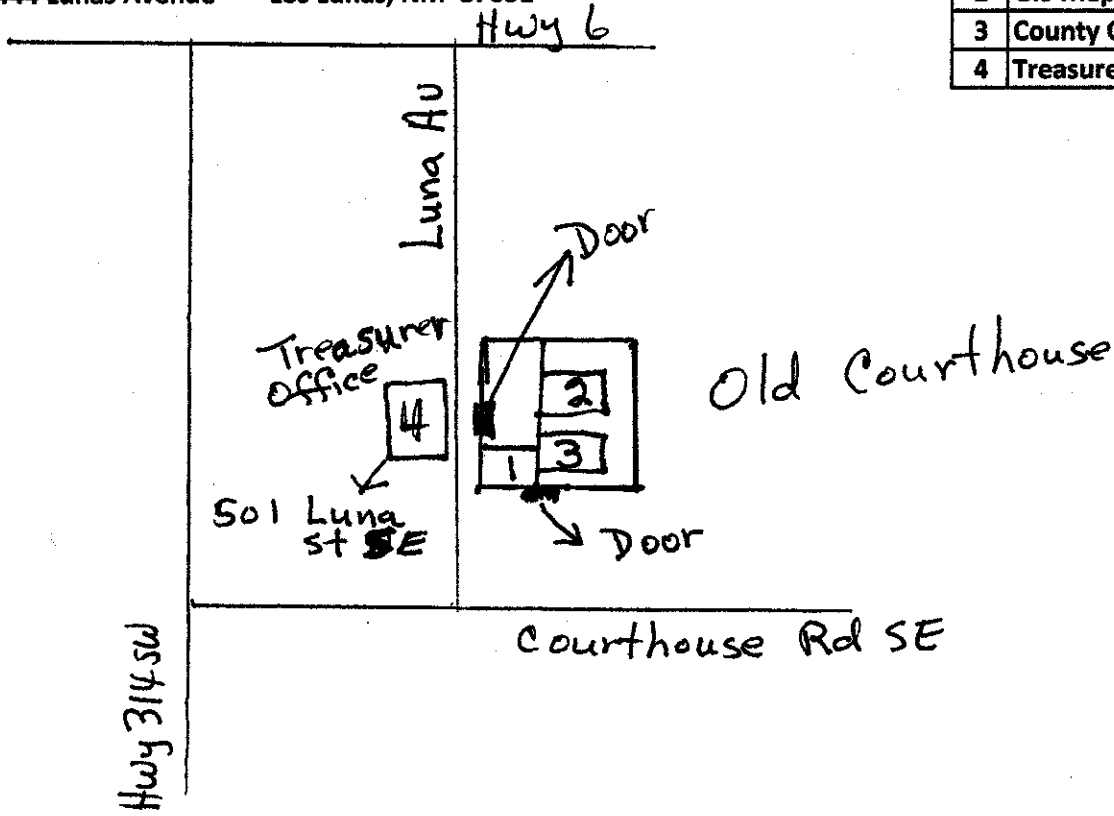

Valencia County Offices:

444 Lunas Avenue Los Lunas, NM 87031

1	County Assessors Office	866-2065
2	GIS Mapping Office	866-2066
3	County Clerks Office	866-2073
4	Treasurers Office	866-2090

Take 314 SW to Courthouse Rd SE (by Rail Runner Station). Turn right onto Courthouse Rd SE. Turn left onto Luna Avenue. Old Courthouse is approximately 1 block on right side of street.